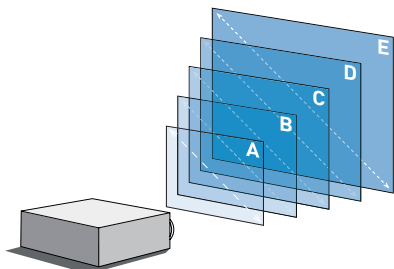

Display	0.7" DMD™ Chip
Resolution	XGA 1,024 x 768 (SXGA/UXGA compr.)
Brightness	3,500 ANSI-lumens
Colour reproduction	16.7 mio. colours
Contrast	2,000:1
Projection format	4:3 switchable to 16:9
Lamp	300 W (TLPLW14LAMP)
Max. lamp life	up to max. 2,000 hours / up to max. 3,000 hours in ECO mode
Lens	F = 2.4 - 2.6 / f = 23 - 27.6 mm, manual zoom and focus tw355: F = 2.4 - 3.0 / f = 21 - 31.5 mm, power zoom and auto focus
Zoom	1.2 x, tw355: 1.5 x
Frequency (hor./vertical)	15 - 120 kHz/30 - 150 Hz
Projection	front, rear and ceiling
Digital keyst. correction	auto vertical/horizontal
Picture size (diagonal)	0.85 - 7.62 m, tw355: 1.0 - 7.62 m
Projection distance	1.3 - 12.1 m, tw355: 1.2 - 13.8 m
Input signals	NTSC/PAL/SECAM, 480i, 480p, 576i, 576p, 720p, 1.080i, VGA, SVGA, XGA, SXGA & UXGA (compr.)
Inputs	DVI, 2 x RGB (D-sub 15), component video (1 x BNC), 2 x audio (RCA L/R),

Outputs	1 x S-video, composite video (RCA), 3 x audio stereo mini jack, tw355: USB RGB (D-sub 15), audio (stereo mini jack)
Serial interface	RS-232C (mini DIN8 pin), LAN (RJ45)
Power supply	AC 100 - 240 V, 50/60 Hz
Loudspeaker	2 x 4 W stereo
Dimensions (W x H x D)	340 x 115 x 314 mm, tw355: 340 x 115 x 328 mm
Weight	4.9 kg, tw355: 5.5 kg
operation noise	normal 34 dB / ECO mode 28 dB
Specials	easy setup, security-function, black board-function, user logo capture, NCE 2, picture-in-picture-function, split- screen-function, tw355: USB, pc card slot
Accessories	remote control with laserpointer and batteries, owners manual (CD ROM), quick reference, RGB und power-cable, softcase
Options	ceiling mounting, trolley, spare lamp, camera c001
Wireless communication	tw355: WLAN capable with WLAN USB card, Wireless LAN (IEEE802.11b/g), 64/128 bit encoding, wep+

Picture size	Projection distance
A 0.76 m	1.30 m
B 1.50 m	1.90 - 2.40 m
C 2.50 m	3.30 - 4.00 m
D 5.00 m	6.60 - 8.00 m
E 7.62 m	9.90 - 12.00 m