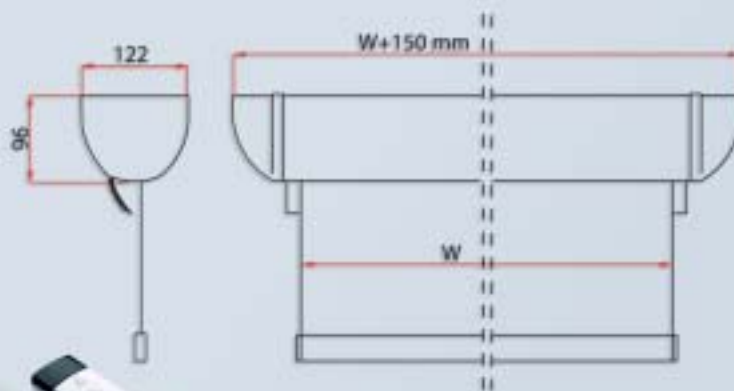

STRATUS STRATUS RC *)

230V, 50Hz, 65W

New Coral

White Ice/Matt Grey/
Glass Beaded/Matt White/

f=433MHz